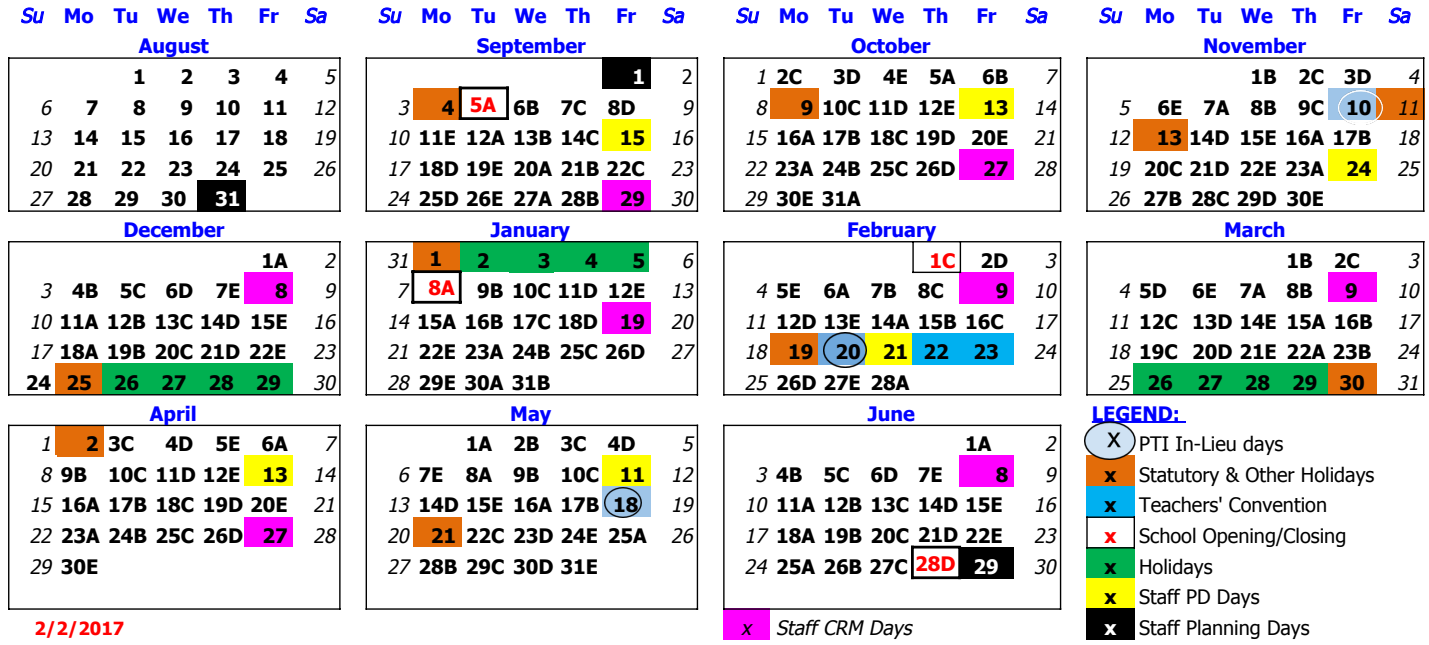

# Rimbey Jr/Sr High School 2017 - 2018 School Year

APPROVED

2/2/2017

			<u>Staff</u>	<u>Students</u>
August	Aug.31	Staff Planning Day	1	0
September	Sept. 1	Staff Planning Day		
	Sept. 4	Labour Day Holiday		
	Sept. 5	Students' First Day		
	Sept.15	PD Day		
October	Sept. 29	Staff Collaboration Day	20	17
	Oct. 9	Thanksgiving Day Holiday		
	Oct.13	PD Day		
November	Oct.27	Staff Collaboration Day	21	19
	Nov. 10	Staff Earned Day Off (In-Lieu for Parent-Teacher Interviews)		
	Nov. 11	Remembrance Day		
	Nov. 13	In-Lieu of Remembrance Day		
December	Nov. 24	PD Day	21	19
	Dec. 8	Staff Collaboration Day		
January	Dec. 25	Christmas Holidays (Dec 25 - Jan 5 inclusive)	16	15
	Jan. 1-5	Christmas break		
	Jan. 8	First day back from Holidays		
	Jan. 19	Staff Collaboration Day		
February	Jan. 31	Conclusion of First Semester	18	17
	<b>Semester One Total</b>		<b>97</b>	<b>87</b>
	Feb. 1	Commencement of Second Semester		
	Feb.9	Staff Collaboration Day		
	Feb. 19	Family Day Holiday		
March	Feb. 20	Staff Earned Day Off (In-Lieu for Parent-Teacher Interviews)		
	Feb.21	Staff Wellness/Mental Health PD Day		
	Feb. 22 & 23	Teacher's Convention	19	14
April	Mar. 9	Staff Collaboration Day		
	Mar. 26	Spring Break (March 26-April 2 inclusive)	17	16
May	Apr. 2	Easter Monday		
	Apr.13	PD Day		
	Apr.27	Staff Collaboration Day	20	18
June	May 11	PD Day		
	May 18	Staff Earned Day Off (In-Lieu for Parent-Teacher Interviews)		
	May 21	Victoria Day Holiday	21	20
Year Total	Jun. 8	Staff Collaboration Day		
	Jun. 28	Students' Last Day (Conclusion of Second Semester)		
	Jun. 29	Teacher Evaluation Day	21	19
<b>Semester Two Total</b>		<b>98</b>	<b>87</b>	
<b>Year Total</b>		<b>195</b>	<b>174</b>	